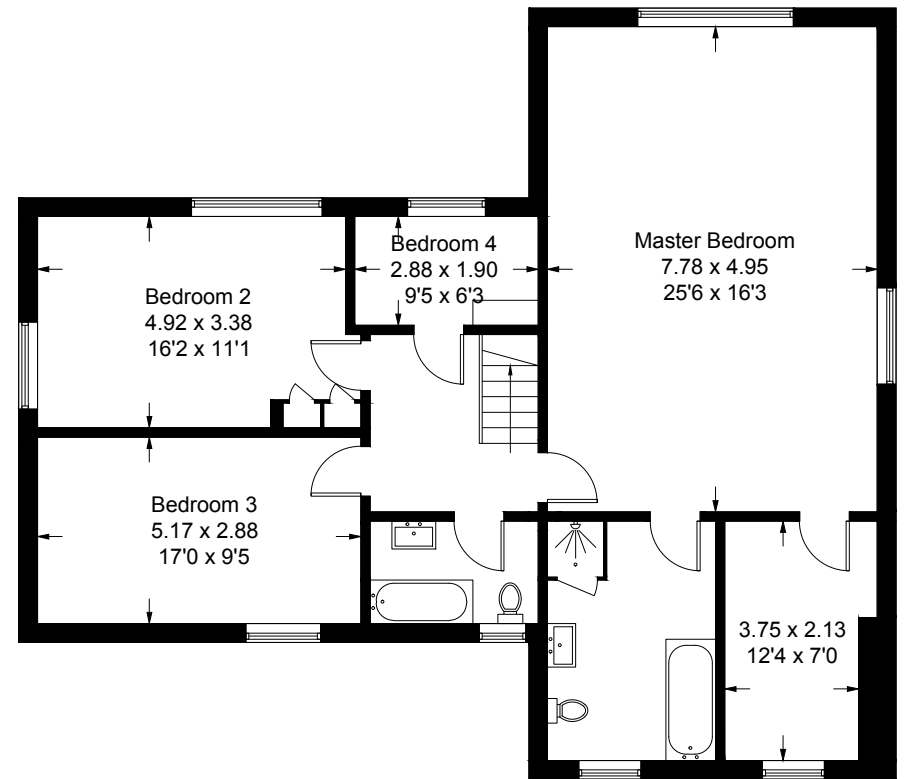

Tynning Farm

Approximate Gross Internal Area = 252.9 sq m / 2722 sq ft

Ground Floor

First Floor

Illustration for identification purposes only,
measurements are approximate, not to scale. (ID475210)