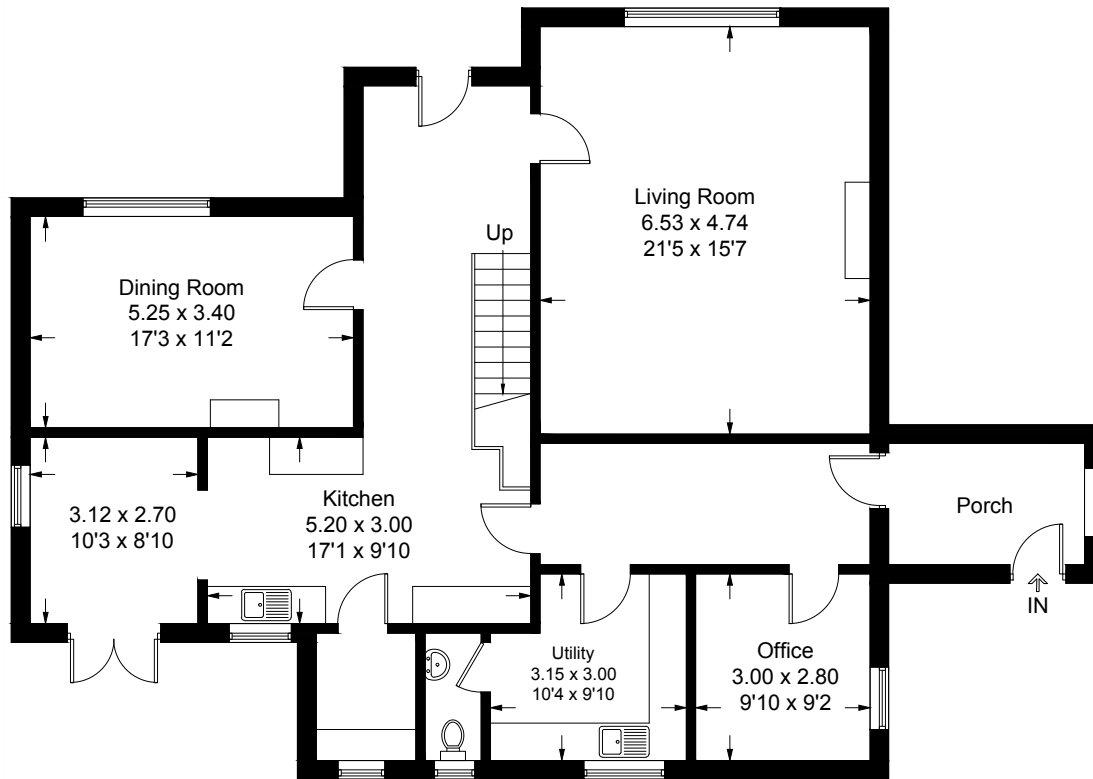

Tynning Farm

Approximate Gross Internal Area = 252.9 sq m / 2722 sq ft

Ground Floor

First Floor

Illustration for identification purposes only,
measurements are approximate, not to scale. (ID475210)